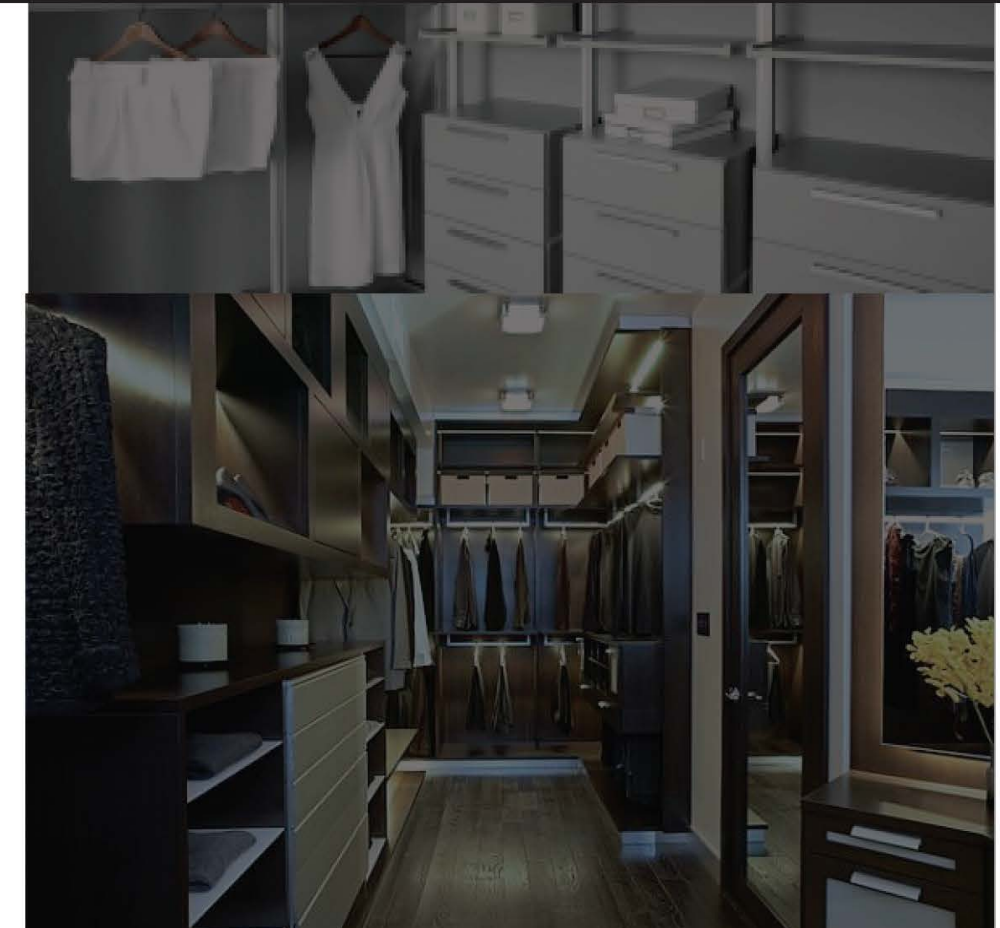

WINDOW TREATMENT

CUSTOM CLOSETS

BATH & KITCHEN

budget.

GRIGGIO

INCLUDES

EXTERIOR & INTERIOR FLOORING

6" WHITE BASEBOARD